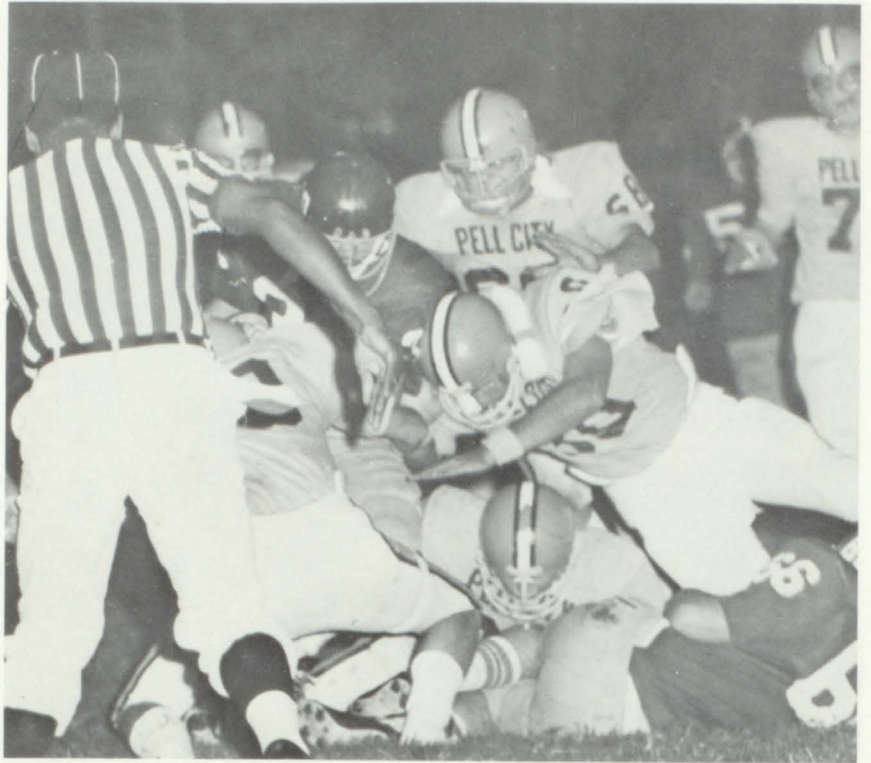

Oneonta 7-21

The Panthers lost a tough one to Oneonta. Rain cancelled out the game Friday night, causing it to be played on the following Monday night. Quarterback David Ledlow went over for the score by the Panthers. Kerry Joe Foster kicked for the extra point. However, Oneonta came back with three touchdowns later in the game, ending the ballgame with a 14-point lead over Pell City.