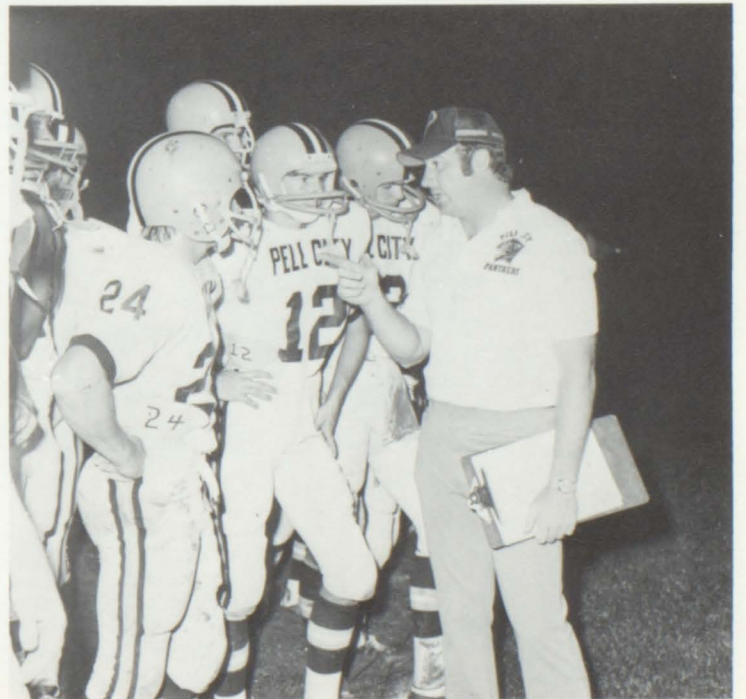

Exhilaration . . . Pride . . . Despair . . . Mud . . .
Rain . . . Anger