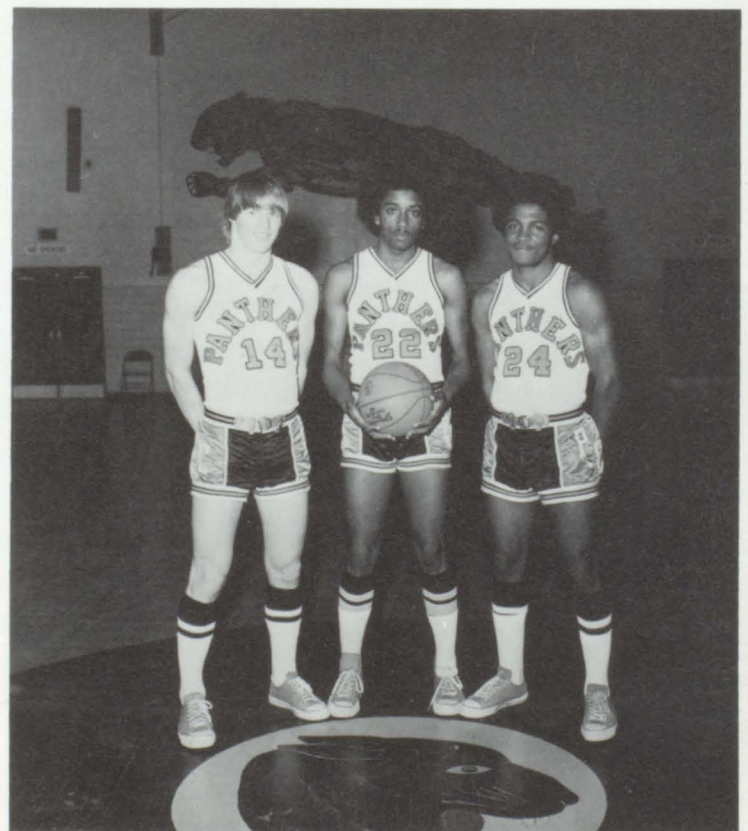

Tommy Doyle, Michael Robinson, and Dwight Bowie